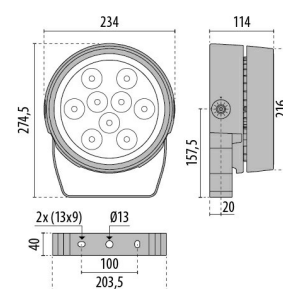

Technical drawings