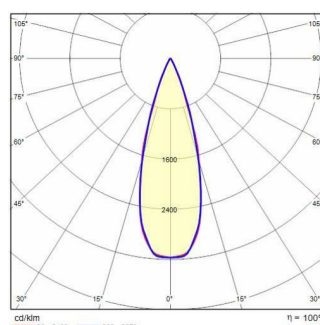

Photometric data