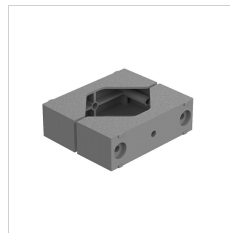

Description

- LED floodlight for indoor and outdoor lighting, comprising:
- Luminaire designed with two separate die-cast aluminium compartments to maximise heat dissipation between electronic components and the LEDs, powder-polyester coated ISO 9227
 - Extra-clear, tempered, flat glass diffuser, screen-printed inside
 - Diffuser permanently sealed to the housing through a high-temperature resistant silicone
 - High-transparency polycarbonate lenses grant an optimized light transmission
 - Circular optic
 - High resiliency anti-ageing silicone gasket with high elastic return capacity
 - Tear-proof nickelled brass cable gland M20x1.5 for cables Ø 10 mm- Ø 14 mm
 - Drivers with surge protection up to 6 kV (DM)
 - Stainless steel external screws
 - Stainless steel wall-mounting bracket
 - Graduated goniometer for aiming purposes made in stainless steel
 - Photometric data measure according to UNI EN 13032-4 and IES LM-79-08

Photometric data

Technical drawings

OPTIONAL ACCESSORIES

TYK+ 20

3107473
Two-axis rotation bracket for gliding support
Stainless steel

3108557
Extra rotation bracket +55°/-90°
Stainless steel

14099896
Gliding support made of painted aluminium for the installation on Ø 60 mm posts
Anthracite gray

14099696
Gliding support made of painted aluminium for the installation on Ø 90 mm posts
Anthracite gray

14029094
Gliding support made of painted aluminium for the installation on 60-76 mm Ø posts. 1 luminaire
Metallic grey